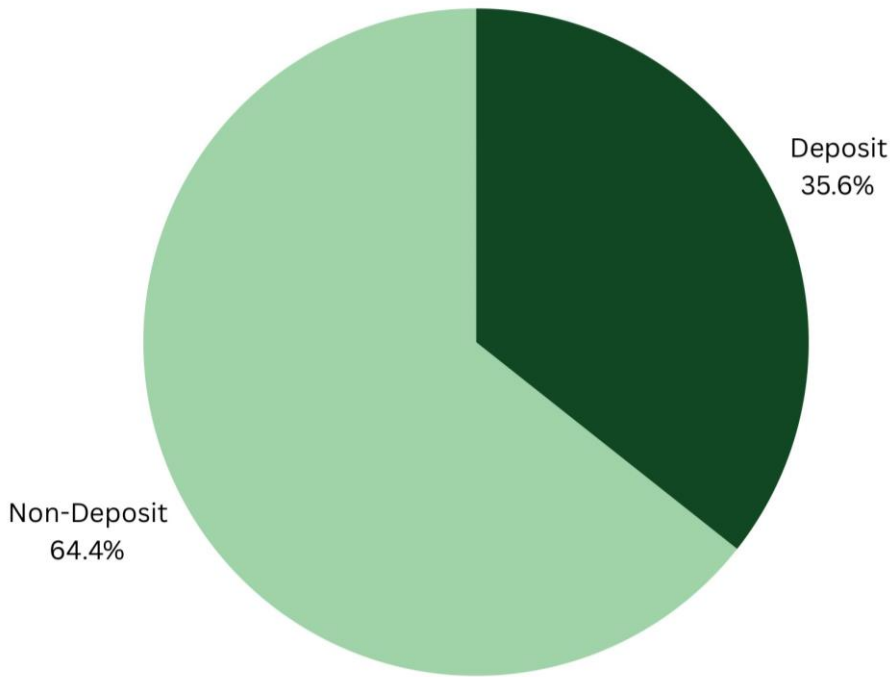

Total Beverage Containers Collected, Deposit vs. Non-Deposit